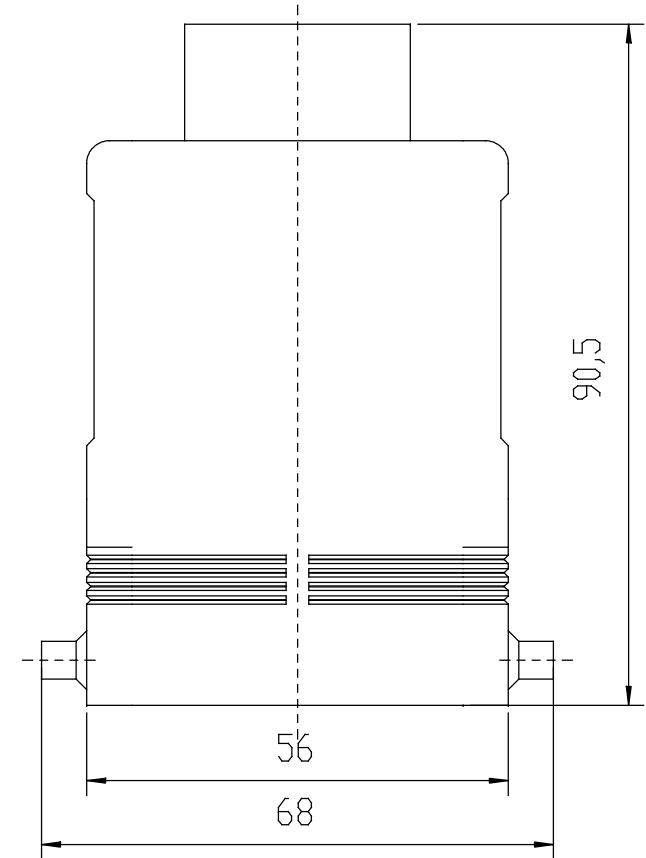

Diritti riservati

All rights reserved

Date	14.12.2006	CAVT 50.6	Scale
Sign.		hood top entry NPT 1"	1:1
			