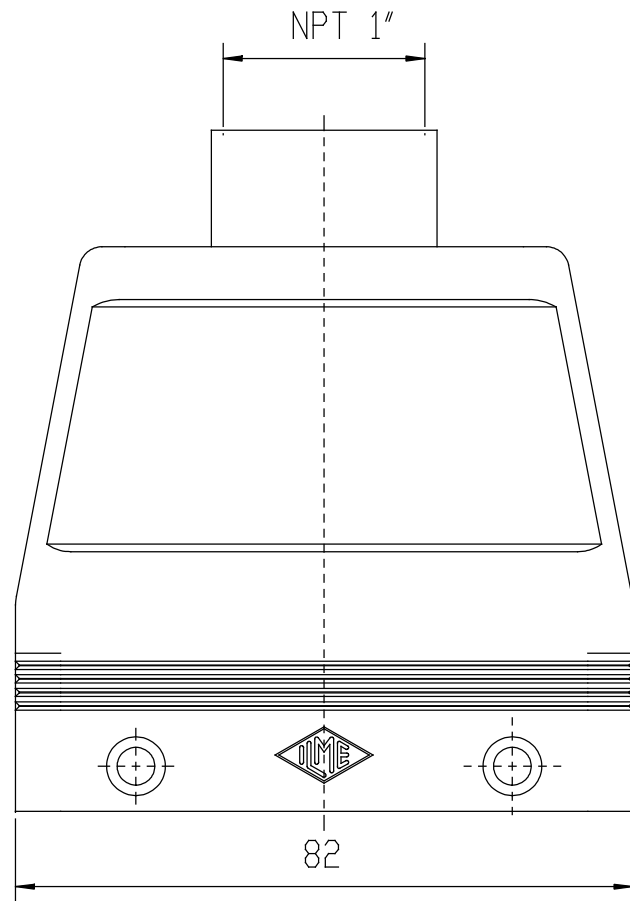

Diritti riservati

All rights reserved

Date	14.12.2006	CAVT 50.6	Scale
Sign.		hood top entry NPT 1"	1:1
			